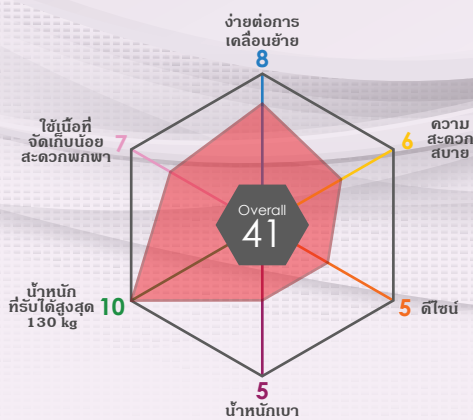

- รถเข็นประเภทล้อใหญ่ (สามารถเข็นเองได้) ◉
- ที่พนักแขนยกขึ้นได้ ◉
- ที่พนักเท้าสวิงออก, ปรับระดับ และถอดออกได้ ◉

- โครงสร้างทำจากอลูมิเนียม แข็งแรง น้ำหนักเบา ◉
- ล้อหน้า และ หลังเป็นยางตัน ไม่ต้องสูบลม ◉
- มีเบรคล้อล้อสองข้าง และ เบรคมือระบบ Drum Brake ◉
- เบาะไวนิล ทำความสะอาดง่าย ◉

Size	Seat Width	Seat Height	Seat Depth	Arm Support Height	Back Support Height	Foot Support Length	Overall Width	Overall Depth	Overall Height	Caster Size	Rear Wheel Size	Max. User Weight	Weight
M	40	42	40	25	37.5	32.5~	62.5	95.5	85	6"	22"	130	17.6
Size	Seat Width	Seat Height	Seat Depth	Arm Support Height	Back Support Height	Foot Support Length	Overall Width	Overall Depth	Overall Height	Caster Size	Rear Wheel Size	Max. User Weight	Weight
L	46	49	40	25	37.5	32.5~	68.5	95.5	92	7"	24"	130	17.6

สีเบาะไวนิล

BY-1
สีน้ำเงิน

AR-500

10