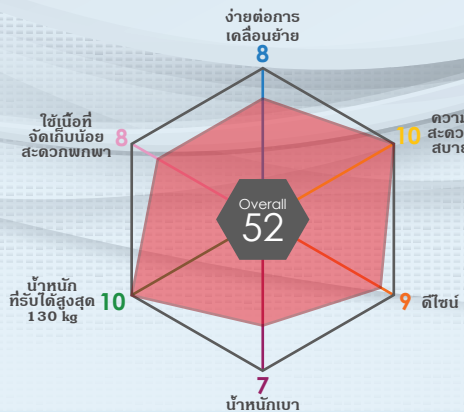

NEXTCORE ทีซีเอ็นสวีท หลากหลายฟังก์ชัน

NEXT CORE
GLOBAL STANDARD

- รถเข็นประเภทล้อใหญ่ (สามารถเข็นเองได้) ◦
- พนักพิง 3 มิติ ปรับเปลี่ยนตามสรีระได้ ◦
- ที่พนักแขนปรับระดับ และ ยกขึ้นได้ ◦
- ที่พนักเท้าสวิงเข้า-ออก, ปรับระดับ และถอดออกได้ ◦
- ที่นั่งปรับระดับความสูงได้ ◦

- โครงสร้างทำจากอลูมิเนียม แข็งแรง น้ำหนักเบา ◦
- ล้อหน้า และ หลังเป็นยางตัน ไม่ต้องสูบลม ◦
- มีเบรคล้อคู่สองข้าง และ เบรคมือระบบ Drum Brake ◦
- เบาะมีให้เลือก 2 ชนิด 6 สี ทั้งแบบไนลอน และ ไวนิล ◦

**GOOD DESIGN
AWARD 2014**

Size	Seat Width	Seat Height	Seat Depth	Arm Support Height	Back Support Height	Foot Support Length	Overall Width	Overall Depth	Overall Height	Caster Size	Rear Wheel Size	Max. User Weight	Weight
M	40	41/43/45	40	25-31	46	32.5~	55	96	90	6"	22"	130	15.6
Size	Seat Width	Seat Height	Seat Depth	Arm Support Height	Back Support Height	Foot Support Length	Overall Width	Overall Depth	Overall Height	Caster Size	Rear Wheel Size	Max. User Weight	Weight
L	46	47/49	40	25-31	46	32.5~	61	96	96	7"	24"	130	16.6

สีเบาะไวนิล

B-64
สีส้ม

B-61
สีน้ำเงินเข้ม

F-1
สีส้ม

F-2
สีน้ำเงิน

F-3
สีเขียว

F-4
สีเทา

สีเบาะไนลอน

NEXT-51B

02